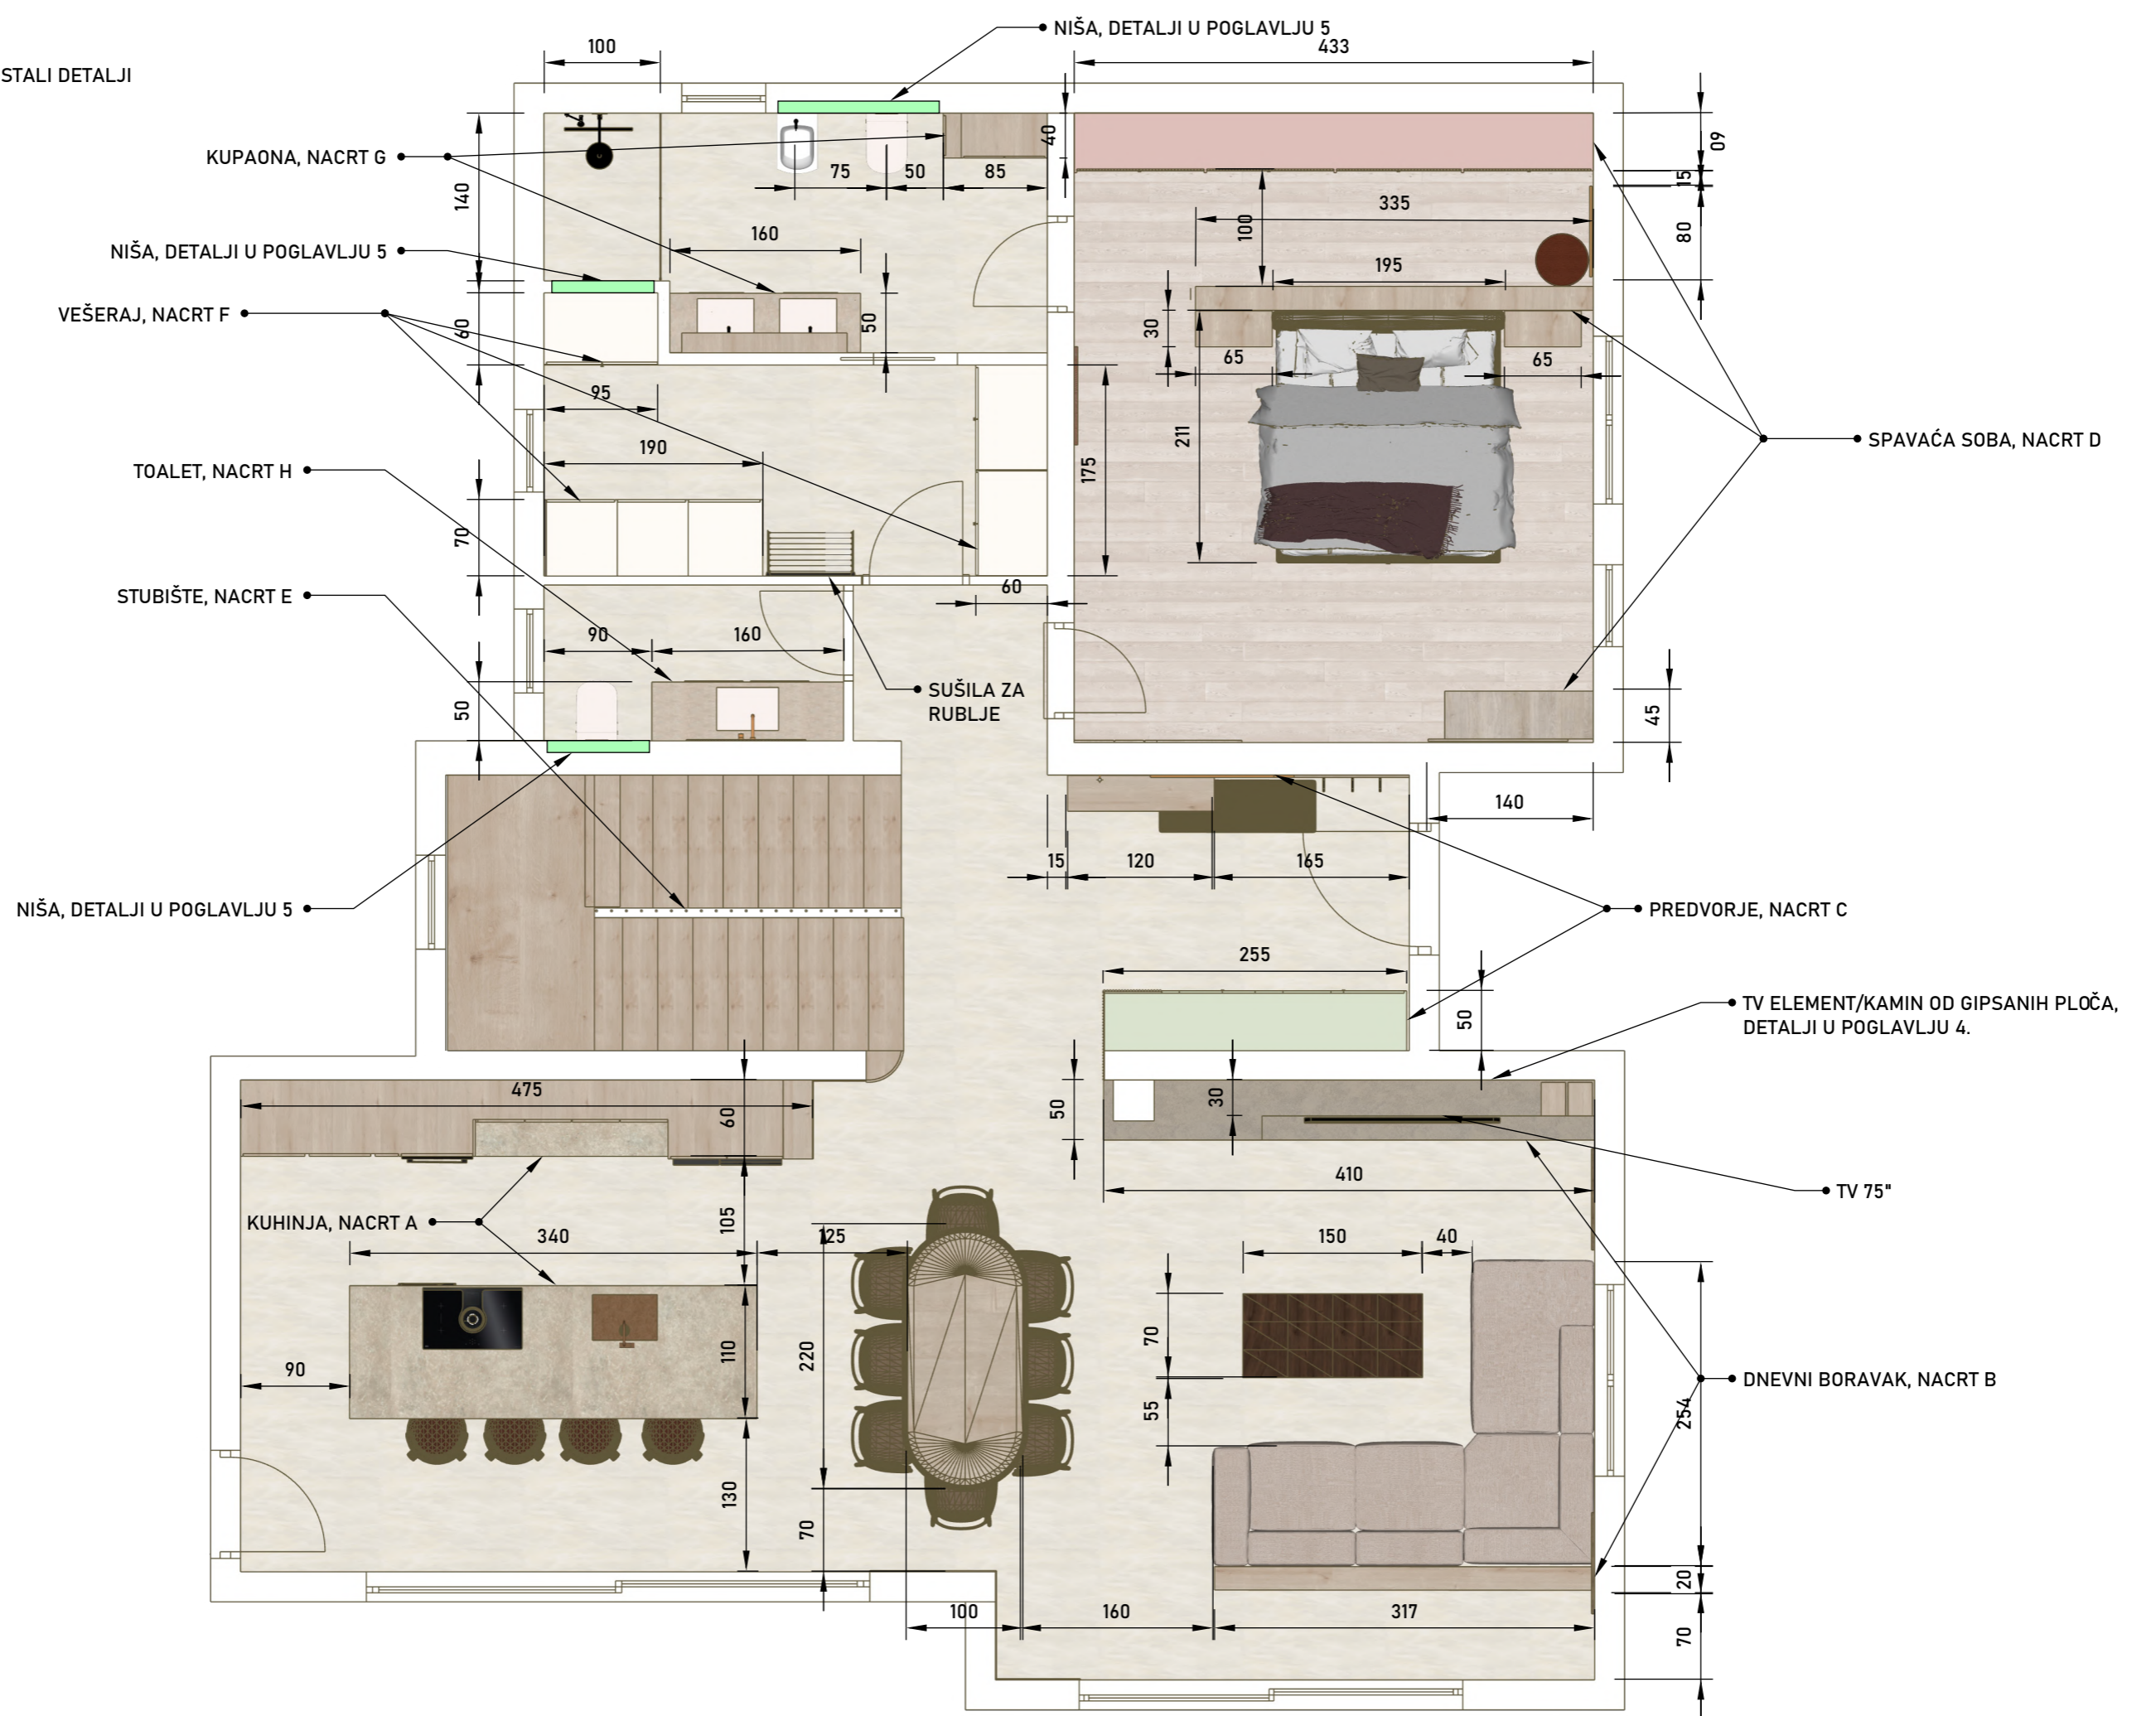

DISPOZICIJA NAMJEŠTAJA I OSTALI DETALJI