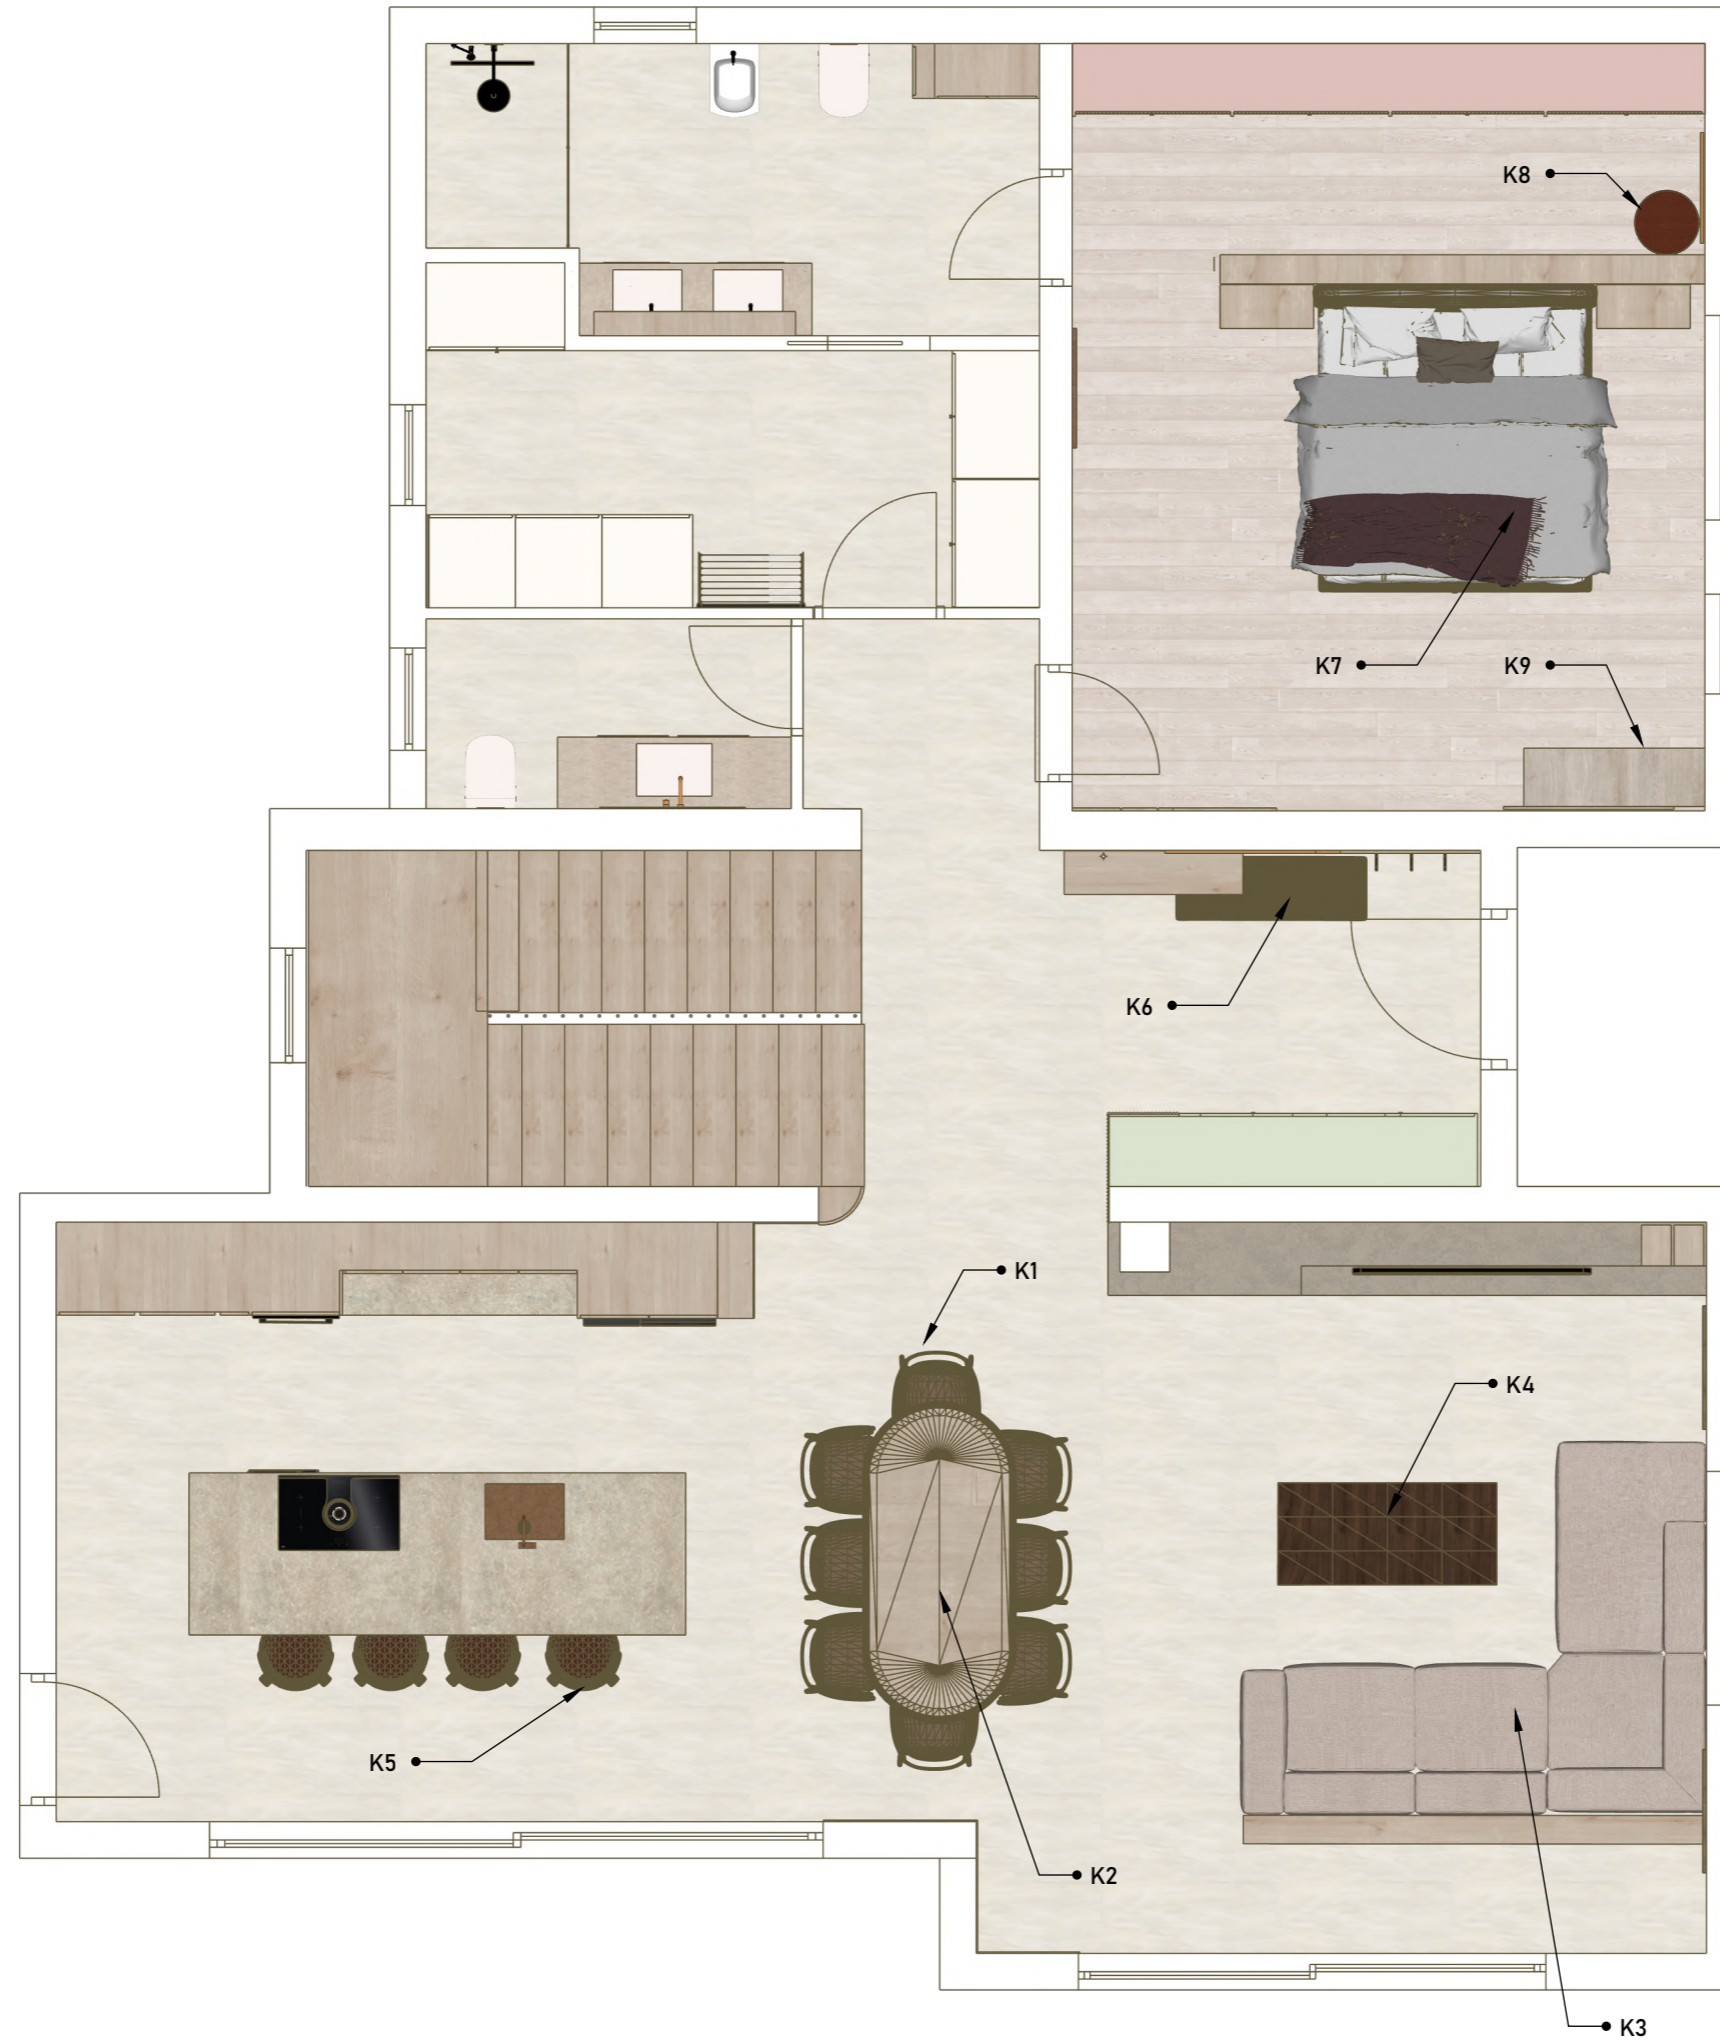

01. TLOCRTNO RJEŠENJE

DISPOZICIJA NAMJEŠTAJA I OSTALI DETALJI

02. VIZUALIZACIJE

03. POPIS TIPSKOG NAMJEŠTAJA I RASVJETE

TIPSKI NAMJEŠTAJ

K1	Blagovaonska stolica	https://kavehome.com/hr/en/p/alocs-chair-removable-cover-in-beige-chenille-solid-oak-wood-natural-finish-fsc-mix-credit?material_fabric=kavehome%3AMTK0532&main_material=kavehome%3AMTK0527	kom	8
K2	Blagovaonski stol	https://kavehome.com/hr/en/p/mailen-oval-table-in-ash-wood-veneer-with-natural-finish-o-220-x-105-cm	kom	1
K3	Kutna garnitura	https://kavehome.com/hr/en/configurator/blok?configId=MD-96193569?utm_source=email	kom	1
K4	Stolić za kavu	https://kavehome.com/hr/en/p/sashi-coffee-table-made-in-solid-teak-wood-150-x-70-cm	kom	1
K5	Barska stolica	https://kavehome.com/hr/en/p/granite-stool-in-terracotta-chenille-and-solid-ash-wood-with-natural-tone-finish-fsc-100-65cm?material_fabric=kavehome%3AMTKA000CC86&main_material=kavehome%3AMTKA001MF10	kom	4
K6	Klupa, Liberty Terracotta tkanina, dark brown drvo	https://kavehome.com/hr/en/p/loya-bench-in-beige-chenille-and-beech-wood-with-walnut-coloured-finish-128cm?material_fabric=kavehome%3AMTK0284&main_material=kavehome%3AMTK001MD09A	kom	1
K7	Krevet, Austin beige tkanina	https://kavehome.com/hr/en/p/dafra-180-x-200cm-bed-with-removable-cover-and-ottoman-bed-base-customised-fabric?material_fabric=kavehome%3AMTK0236	kom	1
K8	Tabure, Himlaaya terracotta tkanina	https://kavehome.com/hr/en/p/kaeli-footrest-with-removable-cover-in-terracotta-boucle-o-43-cm?material_fabric=kavehome%3AMTK0495	kom	1
K9	Stolica, šminkanje	https://kavehome.com/hr/en/p/lexa-swivel-chair-in-green-chenille-and-steel-legs-in-a-green-finish	kom	1