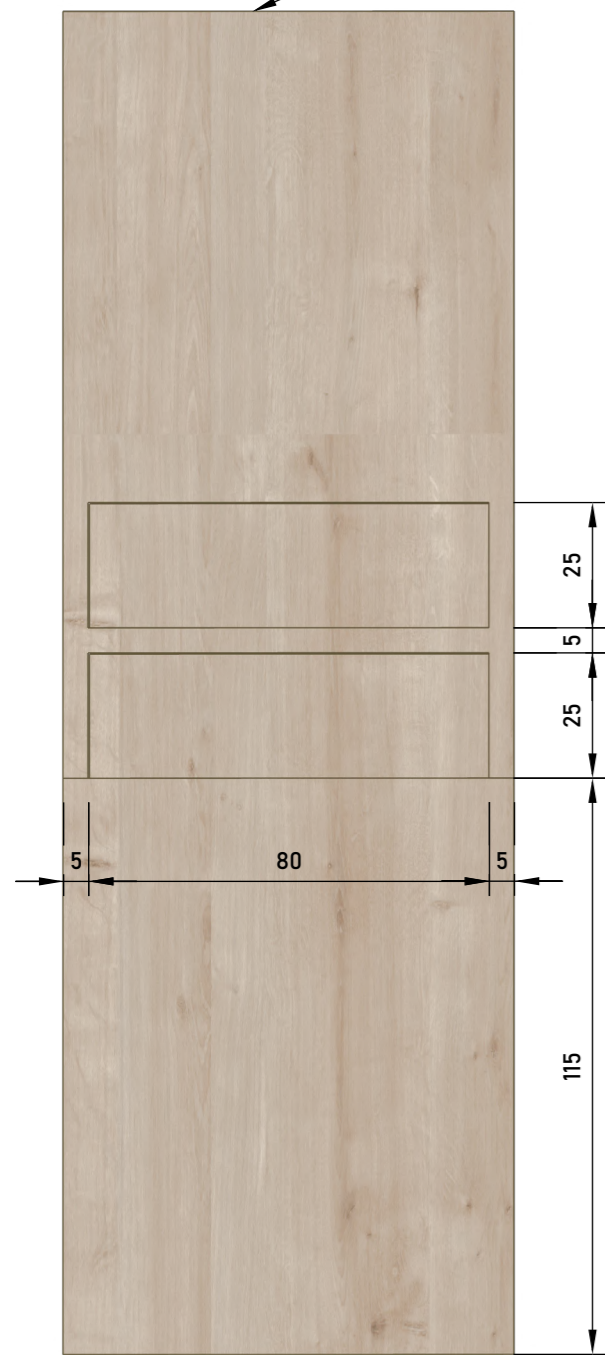

NIŠE TOALET/KUPAONA

KUPAONA

TOALET