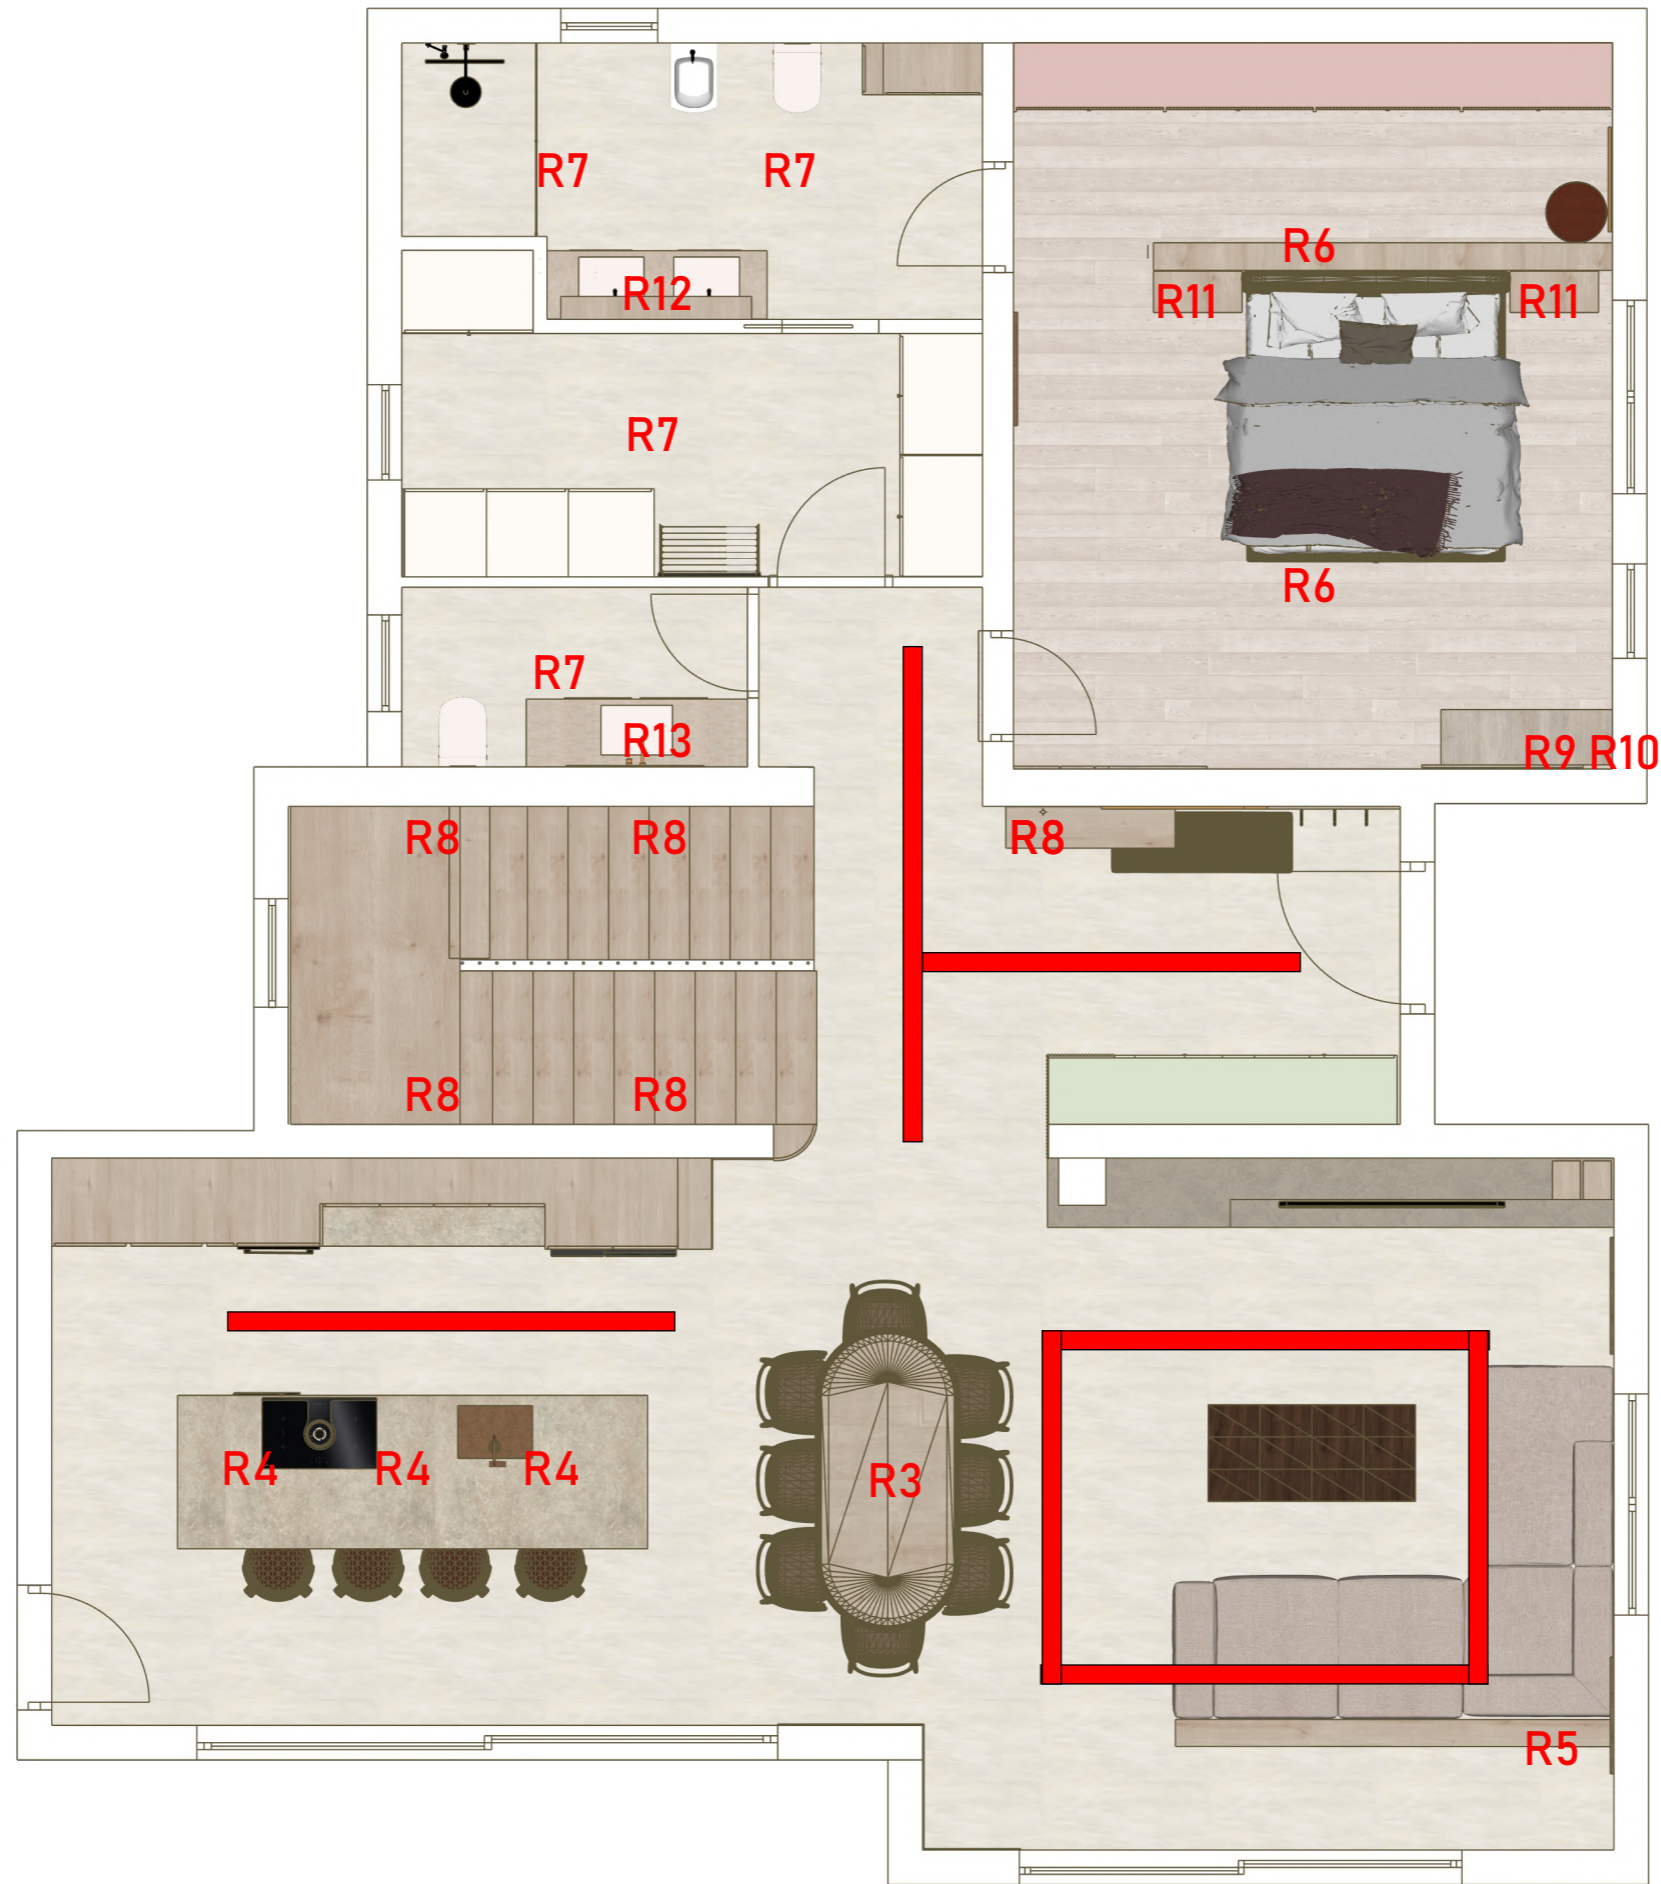

RASVJETA

R1	Tračna rasvjeta NANO tračnica 2m	https://nowodvorski.com/en/offer/nano-lvm-track-2m-11725,11250	kpl	10
R2	Tračna rasvjeta NANO reflektor 7W	https://nowodvorski.com/en/offer/spot-zoom-led-7w-3000k-for-nano-lvm-track-system-11715,11270	kpl	20
R3	Visilica blagovaona	https://kavehome.com/hr/en/p/boadella-aluminium-ceiling-lamp-with-terracotta-painted-finish	kom	1
R4	Visilica šank	https://nowodvorski.com/en/offer/suspended-lamp-simone-sage-green-11413,10940	kom	3
R5	Stolna lampa iza kutne garniture	https://kavehome.com/hr/en/p/arenys-large-outdoor-metal-table-lamp-in-a-terracotta-painted-finish	kom	1
R6	Plafonjera (spavaća soba)	https://nowodvorski.com/en/offer/plafond-cedro-m-11671,11189	kom	2
R7	Plafonjera (vešeraj toalet, kupaona)	https://nowodvorski.com/en/offer/ceiling-plafond-satellite-s-8014,10763	kom	4
R8	Zidna lampa, hodnik, stubište (uračunato 4 kom za stubište)	https://nowodvorski.com/en/offer/sconce-laser-wall-11815,11129	kom	5
R9	Stropna lampa, spavaća soba šminkanje	https://nowodvorski.com/en/offer/spotlight-lamp-fourty-l-10894,10714	kom	1
R10	Stropna lampa, spavaća soba šminkanje	https://nowodvorski.com/en/offer/spotlight-lamp-fourty-m-10885,10711	kom	1
R11	Stolna lampa spavaća soba	https://kavehome.com/hr/en/p/raze-table-lamp-in-beige-marble-with-a-beige-linen-shade	kom	2
R12	Zidna lampa kupaona	https://nowodvorski.com/en/offer/wall-lamp-artline-m-11958,11508	kom	1
R13	Zidna lampa toalet	https://nowodvorski.com/en/offer/sconce-brazos-8057,8287	kom	1