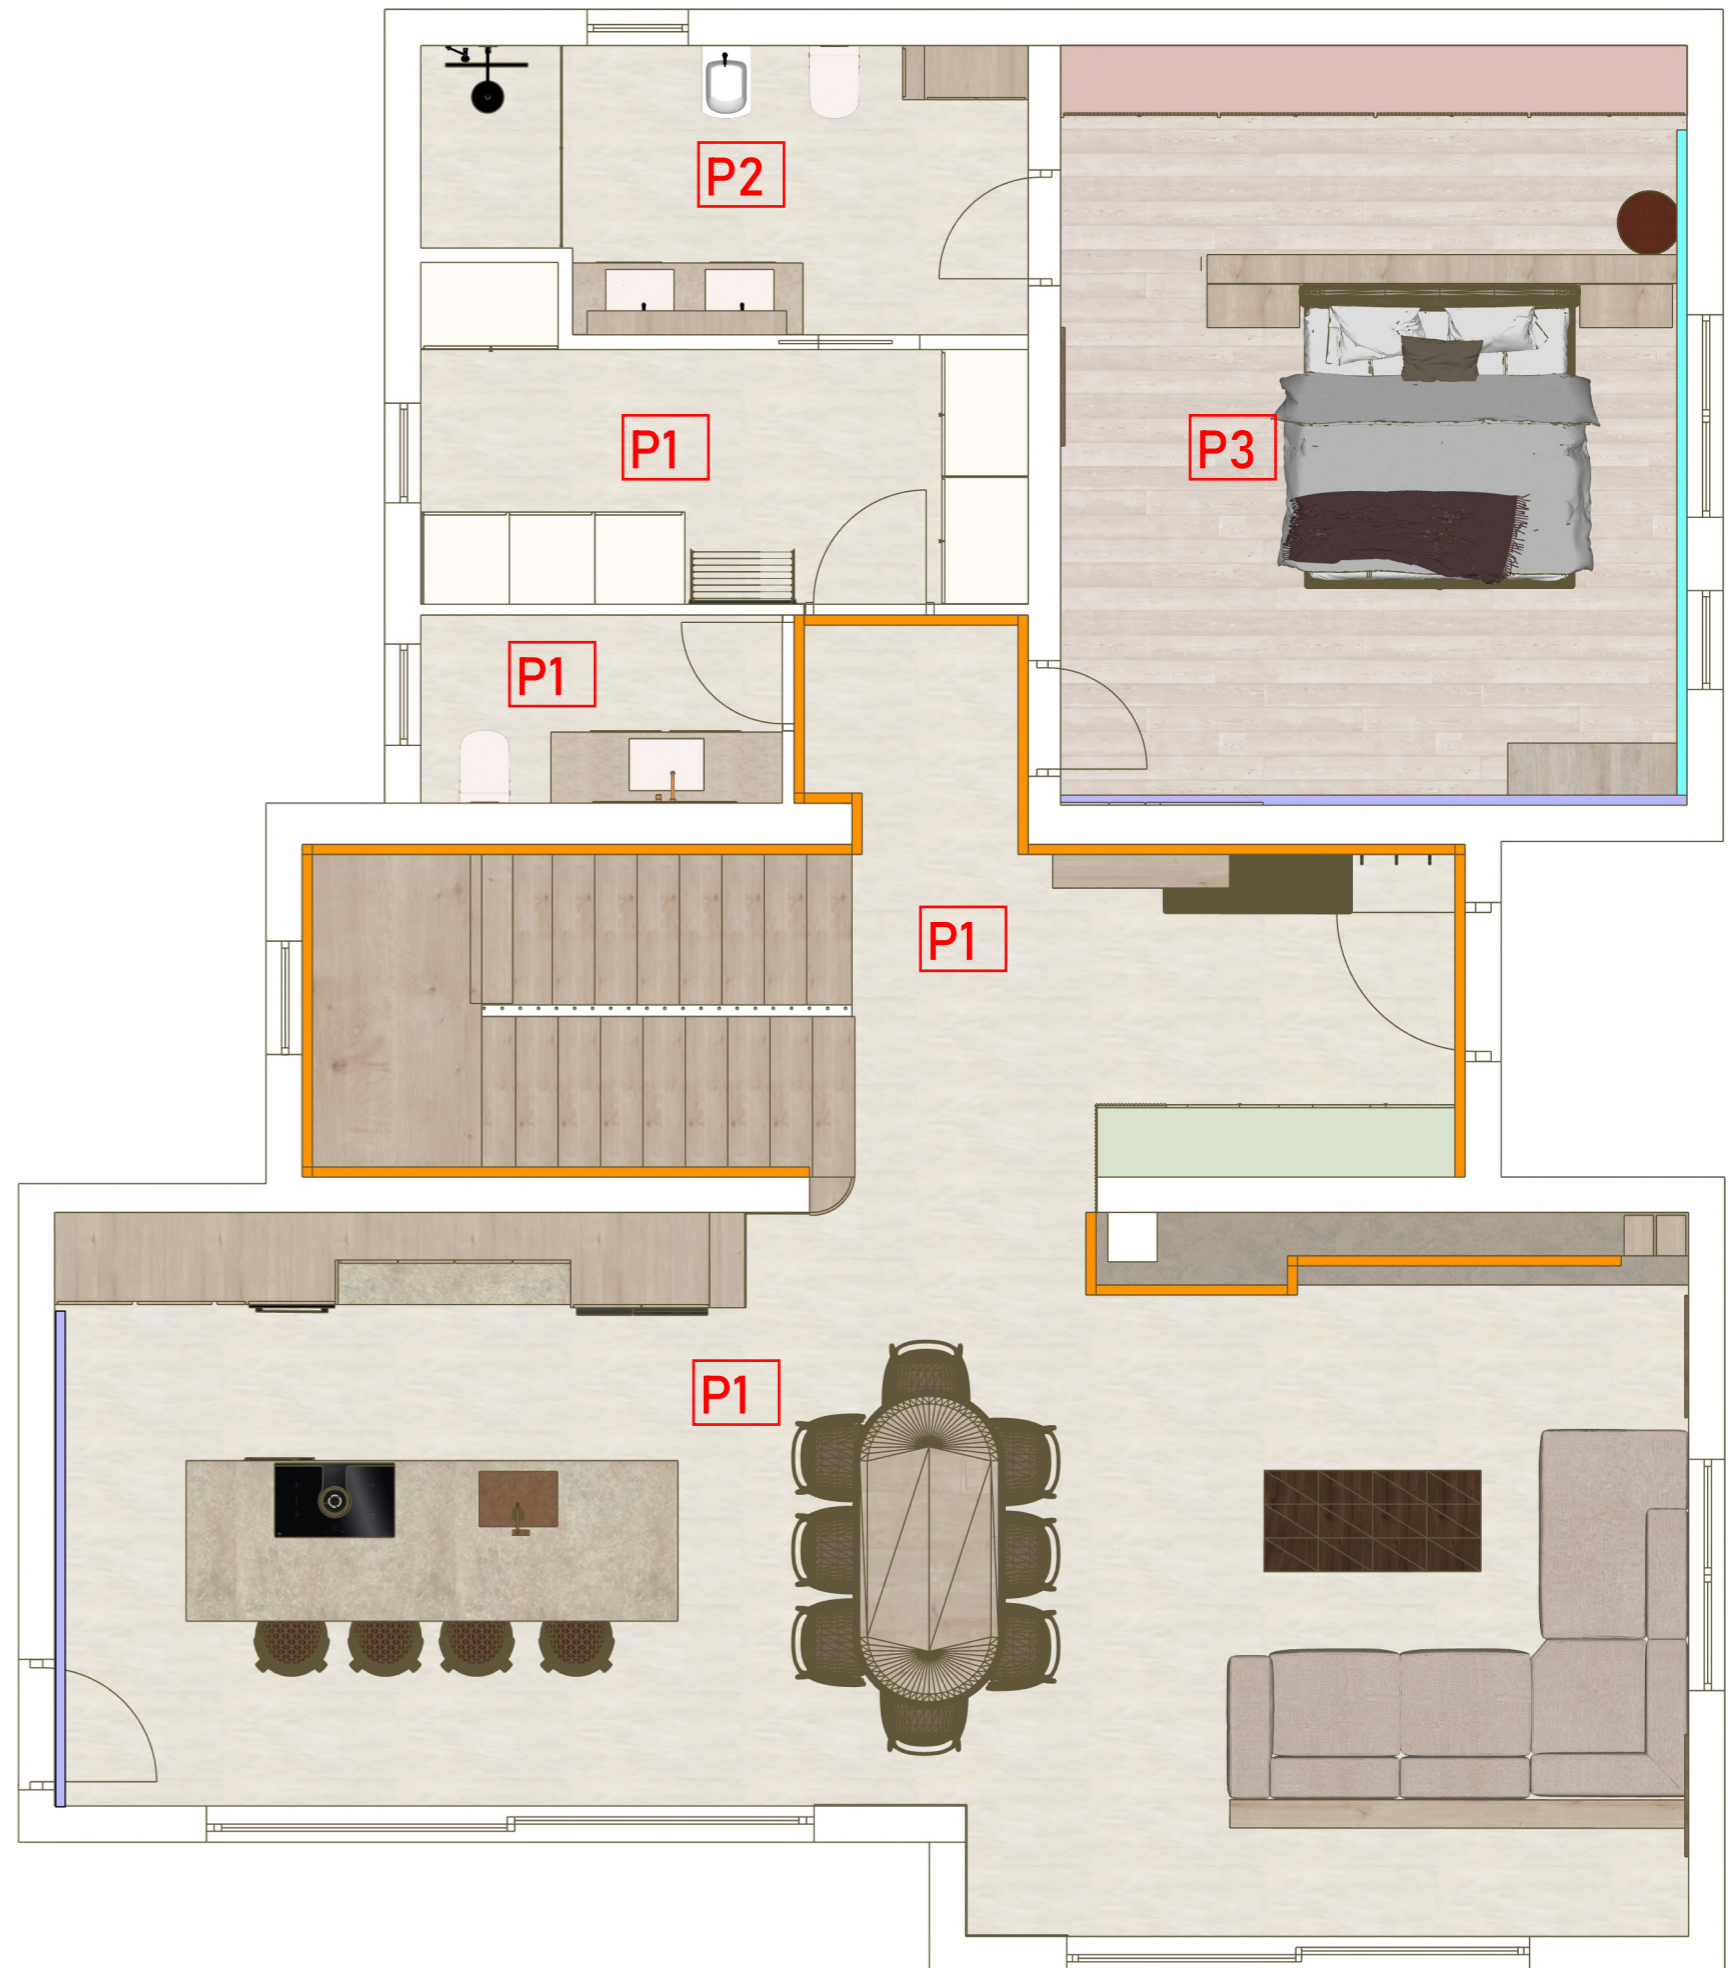

Caesar Join Candle,
<https://www.caesar.it/en/collections-porcelain-tile/join/candle/>, (ŠPINA d.o.o.)

P1

Caesar Join Plume,
<https://www.caesar.it/en/collections-porcelain-tile/join/plume/> (ŠPINA d.o.o.)

P2

Gotovi dvoslojni parket DPX 120 SELECT INVISIBLE,
<https://inpod-design.hr/parket/gotovi-dvoslojni-parket-dpx-120-select-invisible/>

P3